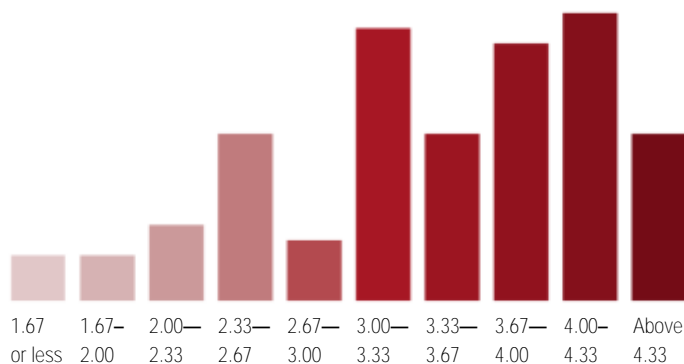

COURSE LEVELS

AP/ECE.....Most competitive college preparatory
Honors.....Very competitive college preparatory
College Preparatory.....Competitive college preparatory

WEIGHTED SCALE: QUALITY POINTS

A+	4.33	B+	3.33	C+	2.33	D+	1.33
A	4.0	B	3.0	C	2.0	D	1.0
A-	3.67	B-	2.67	C-	1.67	D-	.67

AP= +1 point

H= +.5 point

CLASS OF 2025

High	4.64
Median	3.45
Low	1.10