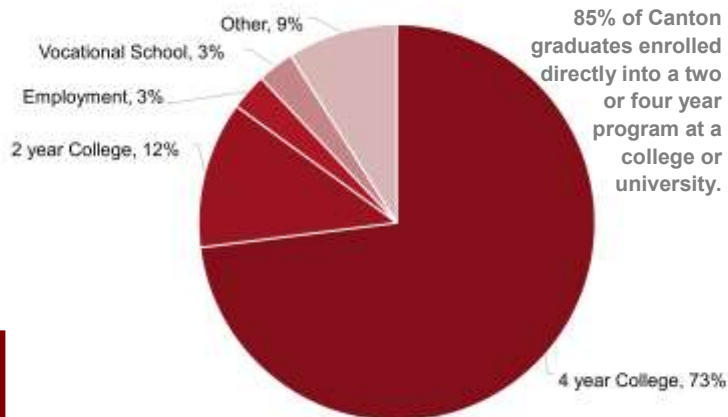

CANTON HIGH SCHOOL

Is committed to the pursuit of lifelong learning with the highest standard of integrity, respect for individual points of view, and a broad understanding of community and global diversity, promoted through curiosity, collaboration, and perseverance.

THE SCHOOL AND COMMUNITY

Canton, Connecticut, is a suburban community of around 10,000 located fifteen miles west of the city of Hartford. Part of the historic and beautiful Farmington Valley, residents commute to work in large industries, especially defense and insurance, in the capital area. Many others are employed in numerous small business enterprises in the community. Canton was ranked one of the best small towns in the country by BudgetTravel Magazine.

Canton High School, founded as Collinsville High School in 1854, is a small, high-quality institution with an enrollment of 480 students in grades 9-12. Accredited by NEASC, Canton High School offers a full complement of advanced and varied academic opportunities, co-curricular clubs, and strong athletic programs.

ACADEMIC REQUIREMENTS AND SYSTEM OF GRADING

CREDIT DISTRIBUTION REQUIREMENTS: CLASS OF 2025			
English	4 credits	Canton Mastery Project	.5 credit
Math	3 credits	Health & Wellness/PE	1 credit
Social Studies	3 credits	Economics & Finance	.5 credit
Science	3 credits	Additional Electives	8 credits
World Language	2 credits		
			TOTAL CREDITS 25

OUTCOMES

CANTON MASTERY PROJECT

All seniors participate in an individual project of choice of breadth and depth, in which they will explore an interest or passion not otherwise included in their academic curriculum. The semester-based course earns one credit and culminates in a school-wide celebration and presentation of all projects.

EXTENDED CURRICULAR OFFERINGS

- VHS online learning for credit: enrichment opportunities in courses not otherwise offered
- Half-day program in fine arts in conjunction with area magnet school
- AP/ECE programs for college credit at University of Connecticut

CLASS OF 2025 SIX SEMESTER GPA